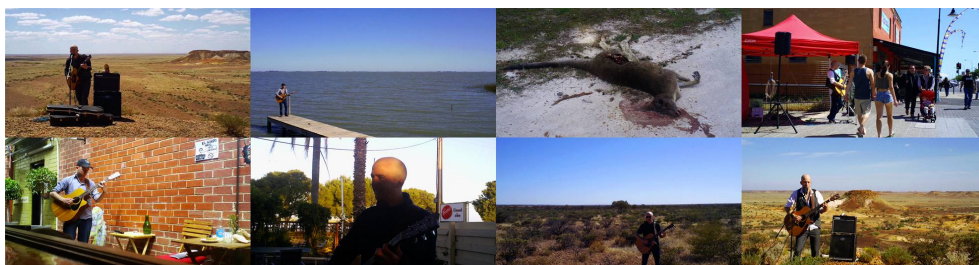

Seldom Party

Seldom Party's Biography
Jan 2012

After seven years in London, another in Hong Kong growing a beard and four more helping Aborigines record desert reggae in Central Australia, Seldom Party now lives, writes and records melodramatic haunting folk in the rolling hills of Victoria.

Lying somewhere between the post rock of **Sigur Ros**, the finger picking of **John Martyn**, the tender side of **The Middle East** and the beauty of **Laura Veirs**, Seldom Party's 'post-folk' shows early signs of a bright future.

Seldom Party saw out 2011 taking his live show, complete with **knives and balloons**, to an eclectic mix of outdoor, indoor, improvised and established venues between **Darwin, Adelaide and Melbourne**.

The first video from this **SINATRA HIGHWAY** tour is now up on youtube and seldomparty.com, to the song "Raise Your Hand":

"As two of us reside the rest of us divide apart - you laugh as that's impossible. As that's impossible you raise your glass instead
Place the hatchet in my head
and turn"